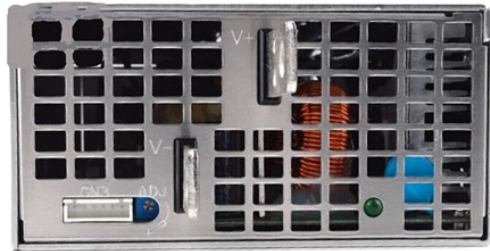

OD optical cable measurement

OD optical cable measurement

Optical test set used to measure fiber attenuation, loss, length, splice loss, reflectance, and distance to an event. It is a unique fiber test set in that it measures fiber with access to only one end of the fiber.

Learn what cable outer diameter (OD) means, how to measure it, and how to match cable sizes with the right heat shrink, wrap-around and tie-on labels.

ITU-T and IEC have implemented multiple changes to their respective documents regarding Single Mode Fiber (SMF) since the last IEEE document was published. The fiber dispersion values are ...

State-of-the-art measuring devices for quality control from SIKORA, such as the LASER Series 2000 and LASER PRO, operate with a combination of impulsive controlled laser light sources and CCD ...

A comprehensive engineering guide to Cable Outer Diameter (OD). Understand its impact on conduit fill, bend radius, thermal dissipation, and high-density cabling.