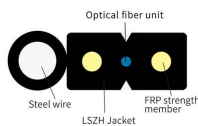

Number of times optical cable is cut short

Number of times optical cable is cut short

Since modern communications rely on the speed and capacity of these networks, a single cut can cause widespread outages or drastically slow speeds as network traffic attempts to reroute onto remaining ...

But what happens if you cut a fiber optic line? This article explores the consequences, causes, and solutions to such an event, providing a comprehensive understanding of its impact and ...

Learn how to repair a damaged or cut fiber optic cable with step-by-step instructions, essential tools, and best practices. Restore your fiber cable quickly and ensure stable, low-loss network performance.

Troubleshoot fiber optic issues like a pro with our expert guide. Resolve common problems and ensure seamless connectivity.

A fiber optic splice is a permanent joint between two fiber optic cables. It's a crucial step in repairing a fiber cut, creating a low-loss connection that allows light signals to pass through with ...