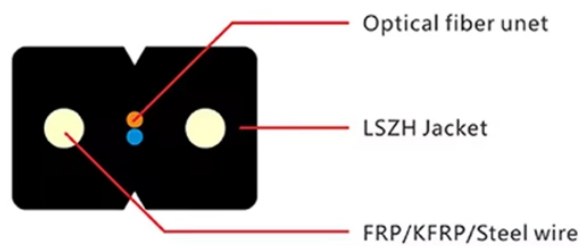

Number of times optical cable is cut short

Number of times optical cable is cut short

Since modern communications rely on the speed and capacity of these networks, a single cut can cause widespread outages or drastically slow speeds as network traffic attempts to reroute onto remaining ...

But what happens if you cut a fiber optic line? This article explores the consequences, causes, and solutions to such an event, providing a comprehensive understanding of its impact and ...

Learn how to repair a damaged or cut fiber optic cable with step-by-step instructions, essential tools, and best practices. Restore your fiber cable quickly and ensure stable, low-loss network performance.

Troubleshoot fiber optic issues like a pro with our expert guide. Resolve common problems and ensure seamless connectivity.

A fiber optic splice is a permanent joint between two fiber optic cables. It's a crucial step in repairing a fiber cut, creating a low-loss connection that allows light signals to pass through with ...