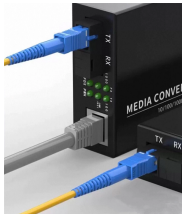

For the box style, the body is welded by steel plate and sprayed with plastic, operated through the front door the board shelf of musical plate and board style is welded by standard profiled bar, surface is ...

The enclosures are certified Ex d IIB+H2 and Ex tb as well as "explosion-proof". They are available in many sizes, a wide range of operating elements and monitoring functions can be integrated. They ...