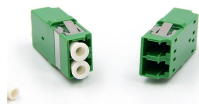

It is a composite explosion-proof system with integrated positive pressure, intrinsic safety and explosion-proof technology. It has advanced structure, simple operation, safety and reliability.