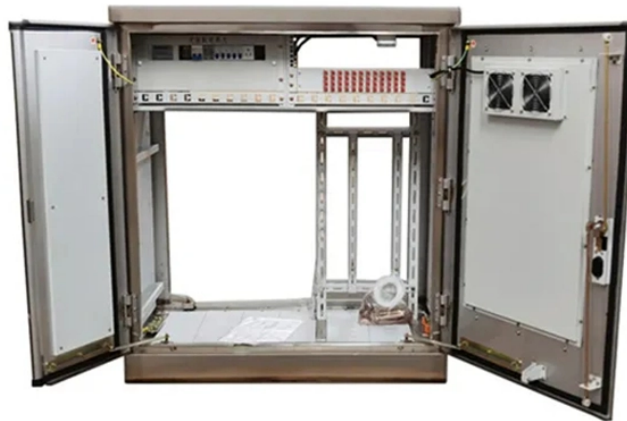

## Norwegian Optoelectronics Hybrid Cable SFP

JPT delivers outdoor and hybrid fiber cable assemblies with excellent weather resistance, stable transmission, and high reliability. Ideal for data centers, 5G networks, FTTx, and industrial ...

SFP (Small Form-factor Pluggable) is a compact, hot-pluggable network interface module used to connect network devices (switches, routers, firewalls) to fiber optic or copper cables.

Learn how to select the best Active Optical Cable (AOC) with SFP for your data center or telecom network. Explore key factors like compatibility, speed, and distance to make an informed decision.

Pluggable Transceivers SFP (Small Form-factor Pluggable) transceivers (SFPs) are hot-swappable optical and electrical transceiver units, each providing a different interface according to known ...

CommScope bundles hybrid cabling to your custom specifications, using our high-performance fiber-optic, unshielded twisted pair and coaxial cables.

This cable is constructed with 3 core 2.5mm<sup>2</sup> copper conductor cable & 4 Core fibre cable with LSZH /PE jacket for internal/external applications. Hybrid cable technology offers low installation and labour ...