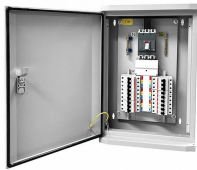

Diffuse Reflection Fiber Optic Sensor This sensor head is ideal for applications in electronics manufacturing, packaging inspection, automotive assembly, industrial automation, and food and ...

Upgrade your automated inspection system with a high-precision diffuse reflective fiber optic sensor! This fiber optic transducer supports a wide range of thread sizes, including M3, M4, and M6, to meet ...