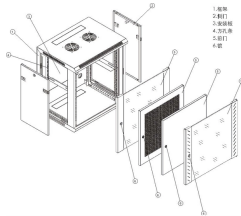

NHDC has launched a state-of-the-art data center in Oslo, Norway, offering flexible modular solutions tailored to customer needs, including options for co-location and private rooms.

JLL's European Data Center Market Update (H2 2025) highlights that energy pricing and long-term cost certainty are now central to investment decisions. Norway offers both. Power prices in Nordic ...