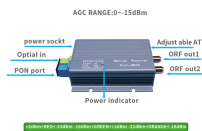

North Macedonia wholesale 10G OLT optical line terminal

North Macedonia wholesale 10G OLT optical line terminal

The Tellabs FlexSym® OLT2 Optical Line Terminal is a multi-purpose Optical Line Terminal (OLT) enabling open, simple, and scalable connectivity for wired and wireless networks over fiber and ...

Our SDX 6000 Series of software-defined optical line terminals (OLTs) consists of open and disaggregated access devices that support a broad range of PON standards, including 10G Combo ...

GPON and EPON equipment Our GPON and EPON equipment is consisted of OLT (Optical Line Terminal) and ONT (Optical Network Terminal).