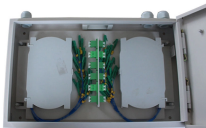

The ONU, functioning as the Powered Device (PD), receives both power and data through the Ethernet cable. This approach eliminates the need for a separate power source for each ONU, making ...

Scribd is the world's largest social reading and publishing site.