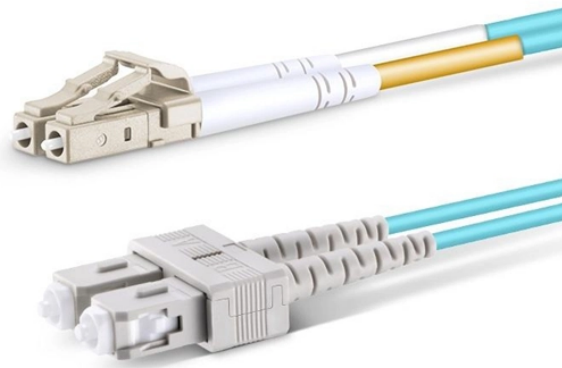

North Macedonia 24-core single-mode ASS overhead optical cable source manufacturer

North Macedonia 24-core single-mode ASS overhead optical cable s

24 core single mode fiber optic cable for outdoor use. GYTS, ...

Overview: The 24 Cores ADSS (All-Dielectric Self-Supporting) Fiber Optic Cable is designed for aerial power line and telecommunication network applications requiring high mechanical strength and ...

24 core single mode fiber optic cable for outdoor use. GYTS, GYXTW, and GYFY cables offer high performance and reliability. Shop now for telecom needs!

HOC ADSS fibre cable offer all standard and OEM specifications, from 6 core, 12 core, 24 core, 48 core and more. Cable sheath also accommodate with application environment with PE, ...

24 Core Single mode 9/125, Loose Tube jelly filled Cables, Multitube, Single Sheath - Outdoor Armored Cable - ECCS-Corrugated, complying to 9/125 ITU G.652.

OPGW is a kind of overhead ground wire containing optical fiber, which has ...

The fiber optic cable single mode 24 core LSZH G652D is an exemplary choice for high-performance data transmission. Its single-mode design allows for long-distance signal transfer with minimal loss, ...