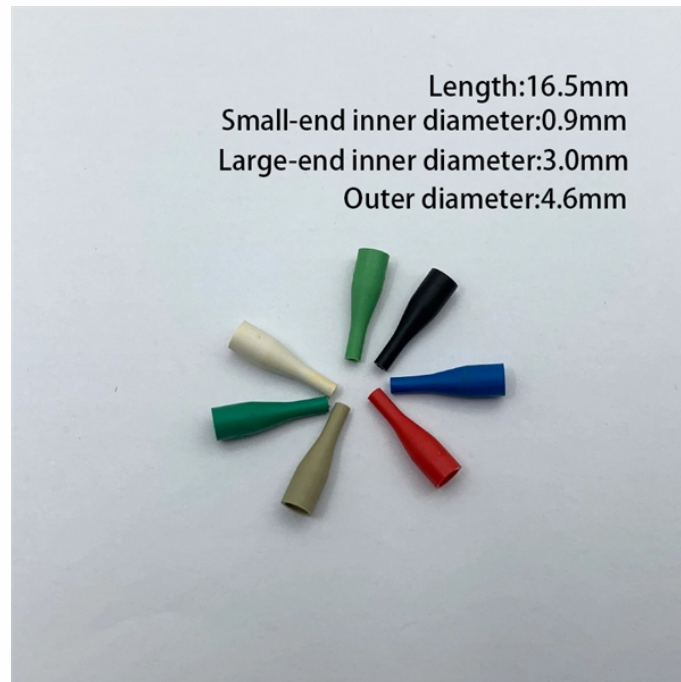

Nordic Large-Span Cable Tray Manufacturer

Nordic Large-Span Cable Tray Manufacturer

As an industry leader in cable tray, Eaton offers one of the widest ranges of cable management solutions available in the market today with its B-Line series portfolio. With unmatched quality and service, we ...