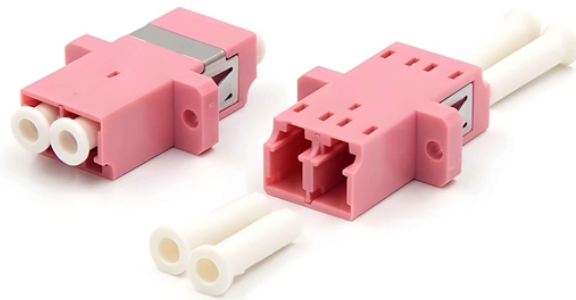

Nordic Grid Cable Tray Manufacturer

Nordic Grid Cable Tray Manufacturer

Cable trays for industrial and marine use. Includes distribution trays, cable routes and NATO-type models. Request a quote directly via our webshop.

Our aluminum, I-beam ladder cable trays feature 3-inch tangents and are using connectable with our fittings and accessories. Aluminum ladder cable trays benefit from being lightweight and resistant to ...