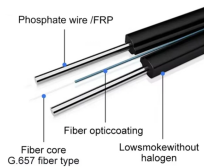

## Nordic Explosion-Proof Distribution Boxes

Come work with us! Nordic Fiberglass manufactures box pads for pad mount transformers, switchgear, and other pad mount equipment, sectionalizing cabinets, secondary pedestals, ground sleeves, hand ...

Atex control stations, explosion protected control units and distribution boxes made stainless steel maritime grade AISI 316L or AISI 304L. Atex Delvalle provides a custom build facility for Hazardous ...