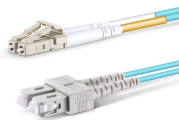

## Nordic Explosion-Proof Distribution Boxes

Come work with us! Nordic Fiberglass manufactures box pads for pad mount transformers, switchgear, and other pad mount equipment, sectionalizing cabinets, secondary pedestals, ground sleeves, hand ...

Atex control stations, explosion protected control units and distribution boxes made stainless steel maritime grade AISI 316L or AISI 304L. Atex Delvalle provides a custom build facility for Hazardous ...