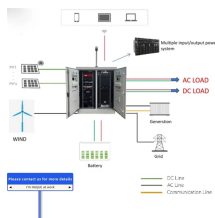

No 1 Smart Building Distribution Box

No 1 Smart Building Distribution Box

From decentralized energy, signal and data distribution to distribution boxes for smart buildings, we offer the right solution. We mount any electronics in the manifolds! All options are open here, and the ...

Efficient, flexible modular zone distribution for power, voice, and data under raised floors.

ABB's smart switchgear for this segment integrates intelligent digital technologies to improve control, monitoring, and management of electrical distribution systems.

Smart distribution boxes reduce the risk of fires, electrocutions, and equipment damage by monitoring for faults and shutting down circuits automatically. They also provide detailed logs of ...

Gone are the days of bulky boxes; today's Load Centers (breaker box, fuse box, circuit panel) offer contractors and homeowners an intuitive power system featuring enhanced safety, durable ...