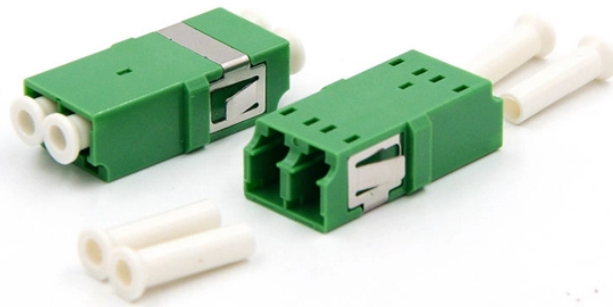

No 1 Smart Building Distribution Box

No 1 Smart Building Distribution Box

From decentralized energy, signal and data distribution to distribution boxes for smart buildings, we offer the right solution. We mount any electronics in the manifolds! All options are open here, and the ...

We provide our customer with profitable growth by offering integrated comprehensive electrical solution. 9.20P installation space, allowing free combination of various types of smart miniature circuit breakers.

Efficient, flexible modular zone distribution for power, voice, and data under raised floors.

ABB's smart switchgear for this segment integrates intelligent digital technologies to improve control, monitoring, and management of electrical distribution systems.

Smart distribution boxes reduce the risk of fires, electrocutions, and equipment damage by monitoring for faults and shutting down circuits automatically. They also provide detailed logs of ...

Gone are the days of bulky boxes; today's Load Centers (breaker box, fuse box, circuit panel) offer contractors and homeowners an intuitive power system featuring enhanced safety, durable ...