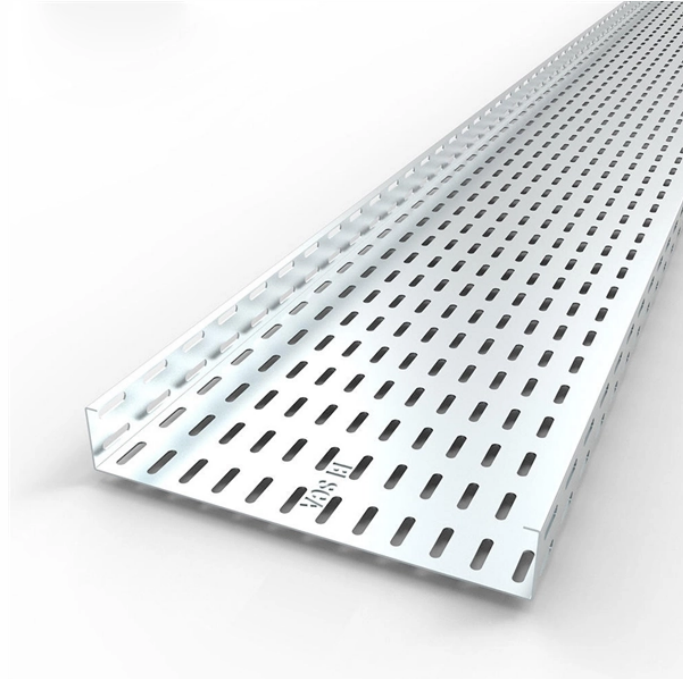

## Nigerian polarization-maintaining fiber optic cable 4 cores

## Nigerian polarization-maintaining fiber optic cable 4 cores

The goal in such applications is to minimize the amount of power coupled from one polarization state to another, or to keep the two polarization modes propagating in two separate ...

Plot 218 Shettima Munguno Crescent, Utako, Abuja. Nigeria. © 2014 NanoCom International Limited. Website by KTB Consult.

In polarization-maintaining single-mode fibers (PM fibers), the fiber symmetry is broken by integrating stress elements in the fiber cladding. The light is then guided in two perpendicular principle states of ...

This high-performance Polarization Maintaining (PM) Fiber Patch Cord is engineered for precision-critical optical systems. Using Panda-type PM fibers and carefully aligned connectors, it ...

These polarization-maintaining fiber optic patch cables are terminated on both ends with high-quality, narrow key, ceramic FC/PC connectors. These cables are available from stock and feature a high ...