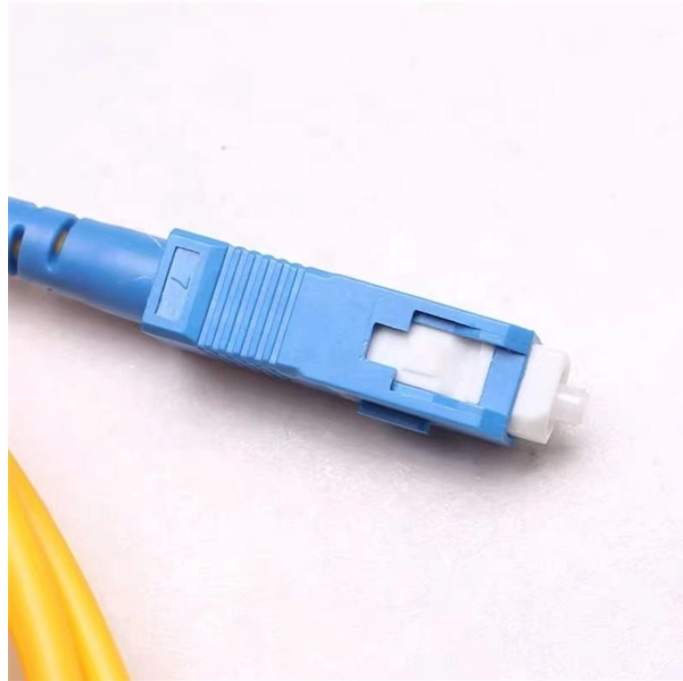

Nigerian bend-insensitive fiber optic cable 2 cores

Nigerian bend-insensitive fiber optic cable 2 cores

We gives best high quality/medium/low voltage cable fire resistant cables, fiber-optic cable and...

FTTH Drop Cable Last-Mile Fiber Flat, round, and self-supporting drop cables with G.657A bend-insensitive fiber for FTTH last-mile deployment.

Bend-insensitive fiber (BIF) is fiber optic cable that doesn't lose transmission power even when bent beyond its average radius. The cable has an extra layer of material around its core that ...

Our G.657.A2 bend insensitive single mode bare fiber is a premium ITU-T G.657.A2 / G.652.D compliant optical fiber, ideal for FTTH networks, FPV drone systems, data centers, and MDU installations. This ...

Outdoor FTTH flat cable is made of Flame,Retardant Black PE and has a supporting wire for aerial installation.,Fiber used in these cables are bend insensitive and can be used for,applications where ...