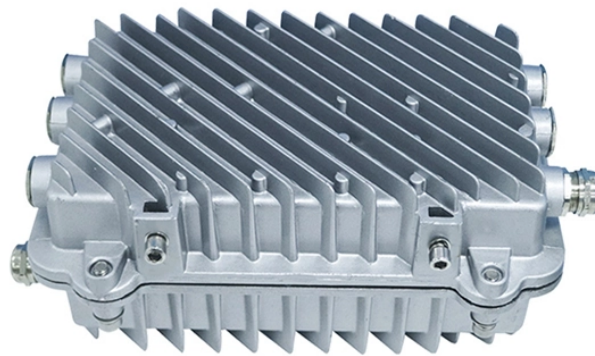

Nigerian Outdoor Temperature-Controlled Cabinet 800mm Deep

Nigerian Outdoor Temperature-Controlled Cabinet 800mm Deep

Buy Millenial Rack 42U – 800 by 1000MM Data Cabinet at the best price in Nigeria. Avena Technologies offers the best bulk purchase discount price in Nigeria.

AZE's waterproof outdoor rack cabinets are ideal for applications where your expensive and sensitive network equipment is exposed environmental factors such as dust and water.

Explore the range of 800mm Wide x 800mm Deep Server Racks & Network Cabinets available at Comms Express - Free Delivery Available To Buy Online Today.

With 42U of vertical rack space, this cabinet is designed to accommodate a wide array of IT hardware — from switches and routers to heavy-duty servers. The 800 × 1000 mm dimensions allow generous ...

Telecommunication rack cabinet 22U NCB-NA series have 600mm width and is 800mm deep. It is perfect solution for budget-built network installations, broadcasting systems, and automatic controls.