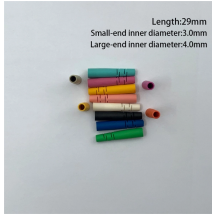

Operating LNG terminals requires absolute commitment to electrical safety. Flammable gases and cryogenic conditions create environments where a single spark can trigger catastrophic ...

That's where explosion-proof distribution boxes become the unsung heroes of industrial safety. These aren't just metal boxes; they're meticulously engineered fortresses designed to contain potential ...