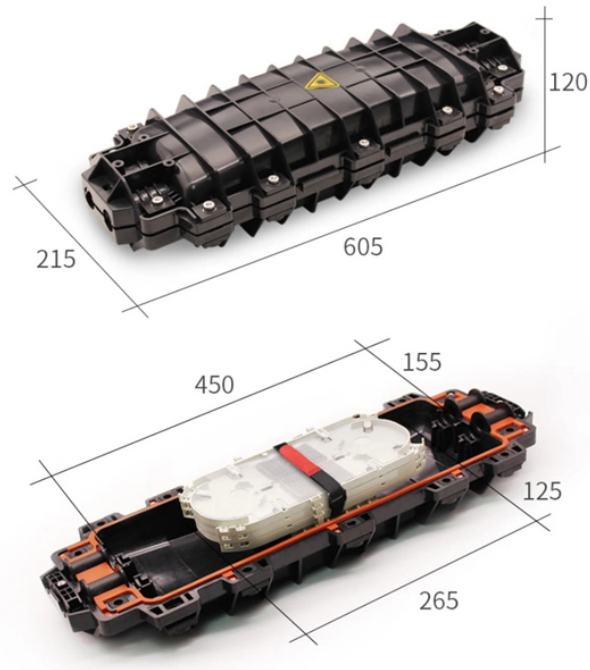

Niger 144-core optical fiber cable for sale

Niger 144-core optical fiber cable for sale

Is the 144-Core GYTY53 Fiber Optic Cable suitable for direct burial installation? ...

This indoor/outdoor armored cable has a water blocking aramid yarn strength member surrounding the fiber optic strands and a UV resistant outer jacket making it a very versatile and perfect choice for a ...

Fiber Cable, Singlemode, 144 ct., Single Armor, Single Jacket, Loose Tube, Zero Water Peak, Dry/Dry, Price Per Ft., Our reels have a manufacturing variance up to 5%, you will be billed for the quantity ...

This 4-Port Fiber Optic Patch Panel offers a neat and secure termination point for your fiber optic...

Is the 144-Core GYTY53 Fiber Optic Cable suitable for direct burial installation? Yes, the 144-Core GYTY53 cable is engineered for direct burial thanks to its corrugated steel tape armor and ...

The cable is jacketed with a black UV-resistant polyethylene sheath. The 12-fiber ribbons have readily identifiable ribbon IDs and fiber colors and geometries that result in excellent mass-splicing yields.