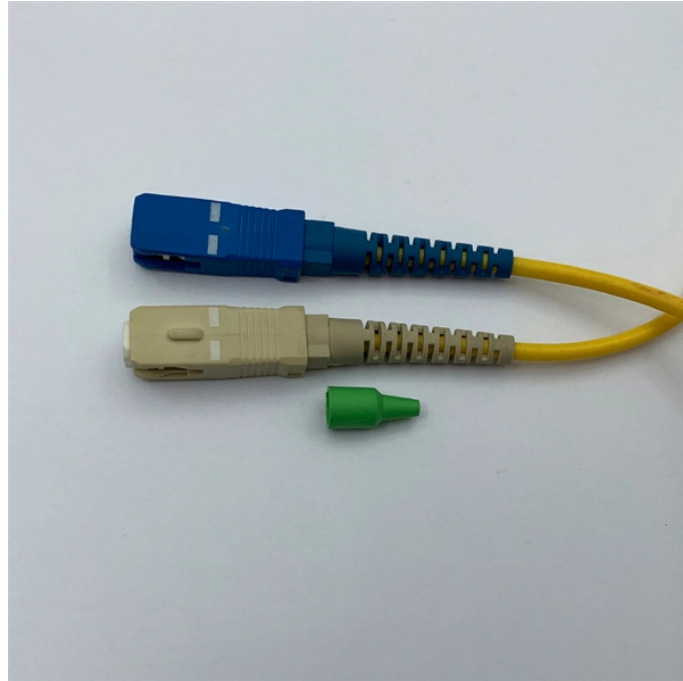

## Nicaragua QSFP optical module SFP

## Nicaragua QSFP optical module SFP

Cisco Transceiver Modules - Learn product details such as features and benefits, as well as hardware and software specifications.

The 100G QSFP28 module solution provides high-performance 100GbE connectivity for data centres, enterprise core & distribution layers, computing networks and service provider applications.