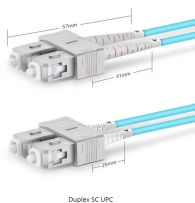

In this guide, we break down the differences between these modules and help you make the best decision for your infrastructure—whether you're upgrading a legacy system, increasing the

...