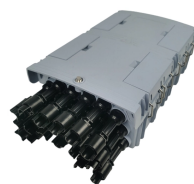

An SFP (Small Form-factor Pluggable) is a compact, hot-pluggable transceiver module that allows networking equipment — including switches, routers, servers, and media converters — to support ...