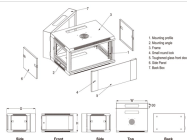

Choose from our selection of flexible cable trays, including over 475 products in a wide range of styles and sizes. Same and Next Day Delivery.