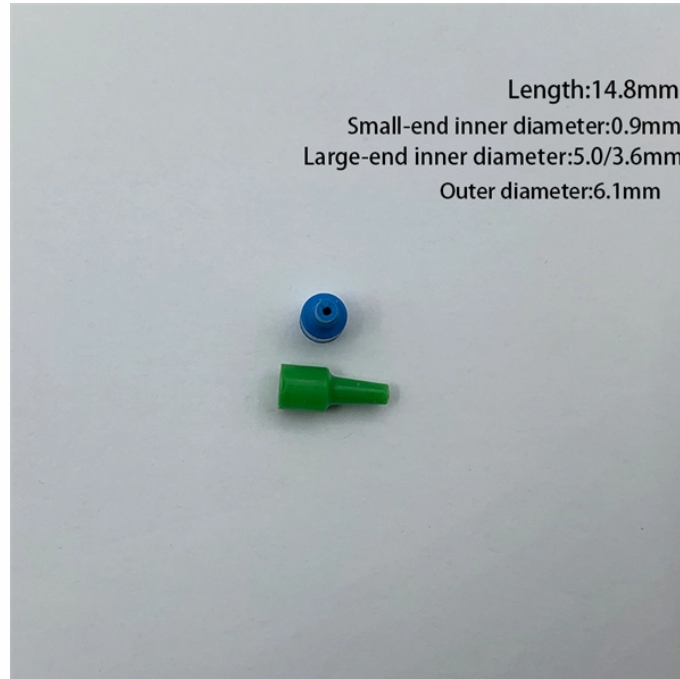

New Zealand secondary distribution box custom-made price

Overview

Custom corrugated boxes with no minimum orders. Explore the full spectrum of our customised products and services! Worldwide Delivery. 100% Quality Assurance Guarantee. Ready-made box design templates for easy and stylish packaging. Get stunning 3D box mockup services for realistic product. We make custom boxes accessible and budget-friendly for businesses of all sizes. Our kraft packaging is trusted across the world for its strength.