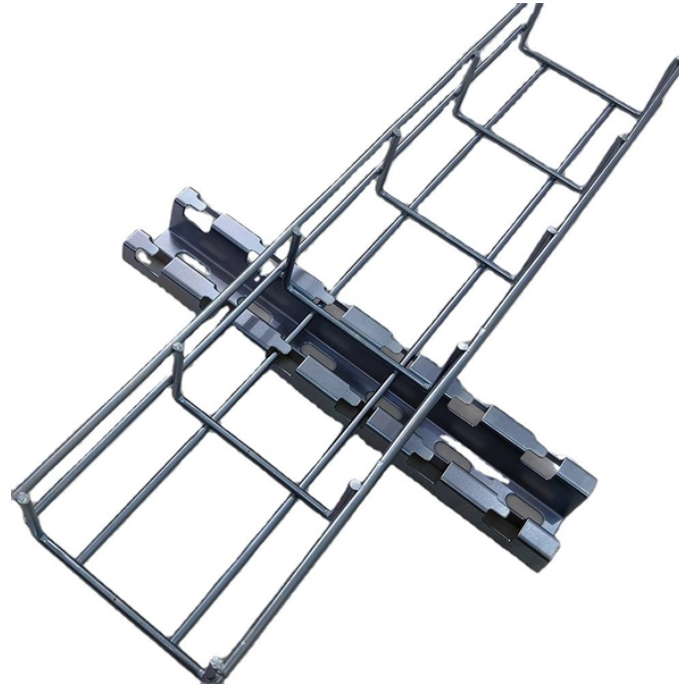

New Zealand distributor s low-power optical module 10G

New Zealand distributor s low-power optical module 10G

We can deliver the 10Gtek 10GBase-SR SFP+ LC Transceiver, 10G 850nm Multimode SFP Module, up to 300 Meters, for Cisco SFP-10G-SR, Meraki MA-SFP-10GB-SR, Ubiquiti UniFi UF-MM-10G, ...

Elevate your network with Ubiquiti U-Fiber SFP+ Single-Mode Fiber Module 10 Gbps 2 Pack. Enjoy 10 Gbps speeds with this 2-pack solution. Upgrade today!

Cisco 1000BASE-LX/LH SFP transceiver module for MMF and SMF, 1300-nm wavelength extended operating temperature range and DOM support, dual LC/PC connector Ships tomorrow

SKU: SFP-10G-LR-EXTI Extreme compatible SFP+ 10G Transceiver for SMF with a reach of 10KM. Fully compliant with Extreme | Industrial temperature rated.

The 10 Gbps Single-mode Optical Module is a duplex transceiver that delivers up to 10 Gbps speed over distances up to 10 kilometers. AKA UACC-OM-SM-10G-D2.