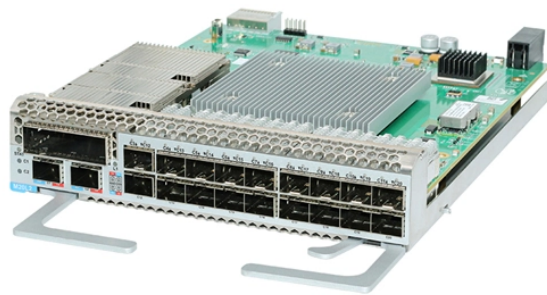

## New Zealand cable tray models

## New Zealand cable tray models

We have a full range of FDG Cable Containment Products in stock and ready to deliver. The FDG Cable Support Range offers a wide range of Cable Basket, Cable Tray and Cable Ladder, made from a ...

See all products Accessories Cable Management Cable Trays Lockable Drawer Power Distribution Shelves

Mechanical Support Systems supplies a versatile range of light to medium duty cable trays designed for fast installation and flexible routing across commercial and institutional environments.