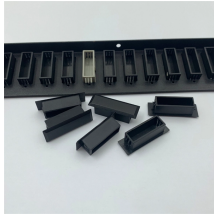

Select to rate the item with 1 star. This action. Buy the Dynamix DISB50 50 Pair Distribution Box (5 x 10 Position) Size:. Delivery: Order now and it ships on 19 May When will I receive it?

Afterpay lets you spread the cost of your purchase over 4, interest-free, fortnightly payments. Quality Instrument Case - 260mm x 180mm x 65mm  
This range of molded cases are ideally suited for instrumentation and telecommunication equipment. Molded in high impact ABS These molded plastic cases have a two part design with a tongue and groove joint between the top and bottom case with specially. Medi'Ray NZ Ltd is our exclusive distribution partner in New Zealand. Medi'Ray NZ Ltd is a recently formed company, proudly New Zealand owned and operated.

Shop online and read reviews for Dynamix DISB50 50 Pair Distribution Box (5 x 10 Position) Size: 210x160x90mm ( DISB50 ) at PBTech .nz

ETL supplies a comprehensive choice of server cabinets suitable for Compaq, HP, IBM and Siemens-Nixdorf servers. All ETL enclosures can be fitted with an extensive selection of accessories such as ...

These molded plastic cases have a two part design with a tongue and groove joint between the top and bottom case with specially designed end panels of the same material. The top and bottom case are ...