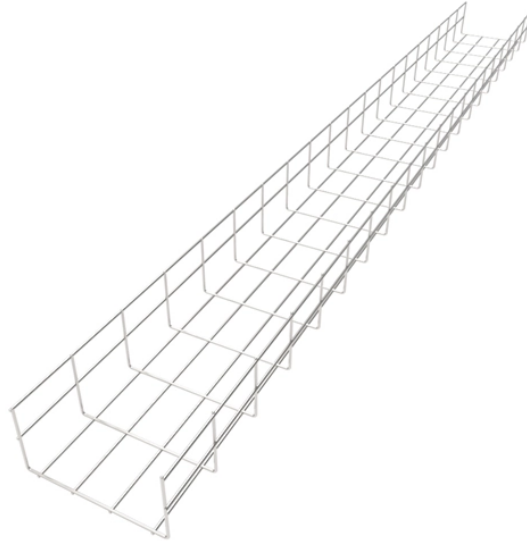

# **New Zealand Fire-Resistant Cable Tray Price Quote**

## New Zealand Fire-Resistant Cable Tray Price Quote

BOSS Cable Transits CT120 & CT240 are designed to prevent the spread of fire and smoke from one compartment to another where electrical power, data and comms cables penetrate through ...

Steel & Tube offer a full range of cable trays and cable ladders suitable for all cable containment, and additionally can provide full take-offs from plans through to a complete quotation.

The price you see is the price you pay, with real-time stock updates ensuring availability at the time of purchase. With our 24/7 online store, you're no longer restricted to office hours—shop at your ...

Cable trays and conduit through a concrete wall from 120mm. Protecta FR Board 60mm 2-sided to both sides of wall.

Review and upgrade of existing cable tray installations to fire rated solutions where required. Guidance and components to convert standard cable containment to FIREPROVED configurations. Full ...