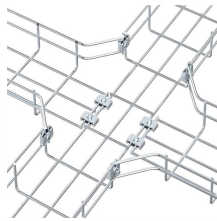

## New Zealand Fire-Resistant Cable Tray Price Quote

BOSS Cable Transits CT120 & CT240 are designed to prevent the spread of fire and smoke from one compartment to another where electrical power, data and comms cables penetrate through ...

Steel & Tube offer a full range of cable trays and cable ladders suitable for all cable containment, and additionally can provide full take-offs from plans through to a complete quotation.

The price you see is the price you pay, with real-time stock updates ensuring availability at the time of purchase. With our 24/7 online store, you're no longer restricted to office hours—shop at your ...

Cable trays and conduit through a concrete wall from 120mm. Protecta FR Board 60mm 2-sided to both sides of wall.

Review and upgrade of existing cable tray installations to fire rated solutions where required. Guidance and components to convert standard cable containment to FIREPROVED configurations. Full ...