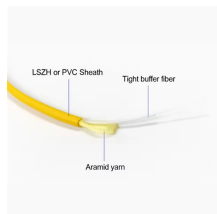

Treadwell's FRP cable ladder systems are lightweight, fireproof, non-corrosive, and chemical & UV ray resistant. As a result, they are more durable compared to traditional ladder systems. The products ...