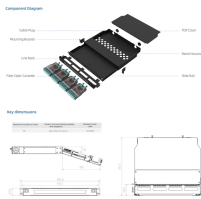

New Zealand Bissau Cable Tray Supplier

New Zealand Bissau Cable Tray Supplier

Stern Cable Trays offer strong, easy-to-install cable management for electrical & data cabling. Durable steel trays for commercial & industrial projects. Buy online now from Equip Supply New Zealand.