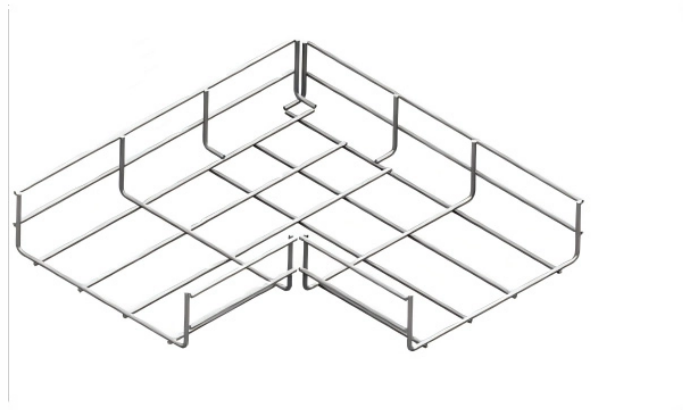

New QSFP Optical Module

New QSFP Optical Module

800G QSFP-DD transceivers for AI/ML clusters and hyperscale data centers. SR8, DR8, and 2×FR4 options available. QSFP-DD MSA-compliant, 800GAUI-8 interface.