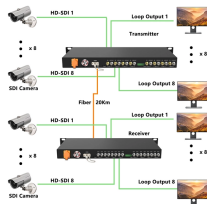

This article guides you through selecting a distribution box that is both affordable and safe, emphasizing key features, configuration, and practical considerations.