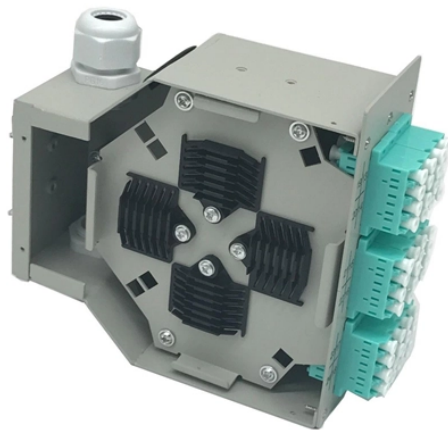

Network server rack cable

Overview

We've talked about why cable management is important. But how do you get started?

The first step is to have a plan. Before you even begin, look at where the cables enter and leave your equipment. For example, does power come from the floor. We've talked about why cable management is important. But how do you get started?

The first step is to have a plan. Before you even begin, look at where the cables enter and leave your equipment. For example, does power come from the floor or the ceiling?

Now, plan separate routes for your data and power cables. If you have both fiber and copper da. So, other than making your server rack look nice, why is good cable management so important?

There are actually a number of reasons. Some are more hardware-related,