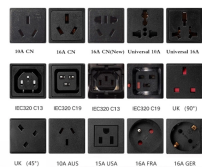

The following image shows how the core switches connect the distribution switches. Unlike the access and distribution layers, the core layer provides fewer services.