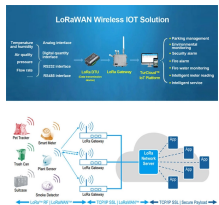

Network diagram of the core switch

Network diagram of the core switch

A core switch in networking serves as the high-capacity backbone, italic centralizing data flow and ensuring efficient communication between different network segments.

Core switches are optimized for high-speed routing and forwarding, operating at Layer 3 of the network model. They feature high-speed uplinks but have a lower port density because they ...

This guide breaks down exactly what a core switch does, how it fits into the three-tier network model, and the exact device-count thresholds that dictate when your business actually ...

What is a Core Switch? It is a powerful backbone switch in the center of the network core layer, which centralizes multiple aggregation switches to the core and implements LAN routing. The ...

The following image shows how the core switches connect the distribution switches. Unlike the access and distribution layers, the core layer provides fewer services.

What is a Core Switch? A core switch is the primary switch installed at the backbone of a layered or hierarchical network. These data switches are responsible for routing and data switching at the core ...