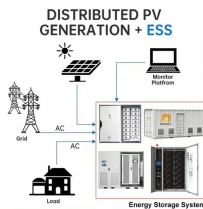

In this guide, you'll learn how to approach Cisco network topology diagrams with confidence and create visuals that are practical, accurate, and easy to understand.