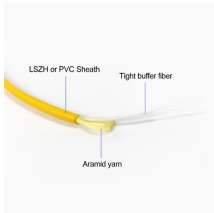

Our goal is to provide durable, dependable cable trays, raceways, outlets, covers, and more at a competitive and affordable price point so that your projects can be completed with a quality product ...