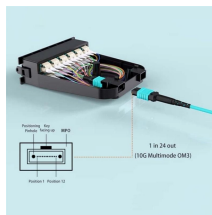

FS offers FHD® FAPs and FHU™ 1U fiber patch panel with LC, SC, MTP®/MPO connectors in singlemode/multimode fiber to deploy medium for high-density fiber optic network applications.

Learn how to choose the right fiber optic patch panel for your network. Compare features, connector types, and Amerifiber's reliable, USA-made options.