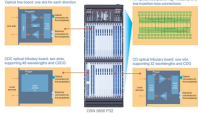

Network Rack Matrix Design Diagram

Network Rack Matrix Design Diagram

With Microsoft Visio, you can quickly build a rack diagram from equipment shapes that conform to industry-standard measurements. The shapes are designed to fit together precisely, and their ...

Overview
What do you want to do?
Create a rack diagram
Generate equipment reports
A rack diagram helps make quick work of designing and documenting a rack of network equipment.
W...
With Microsoft Visio, you can quickly build a rack diagram from equipment shapes that conform to industry-standard measurements. The shapes are designed to fit together precisely, and their connection points make them easy to snap into place.
See more on [support.microsoft Visual Paradigm](https://support.microsoft.com/visual-paradigm)

Create professional rack diagrams in Excel for efficient server management and organization.

Creating a rack diagram can help you plan and organize your equipment in an optimal fashion. SmartDraw has a number of rack drawings and elevations included that you can easily edit and ...