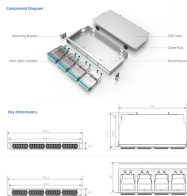

Network Electronic Patch Panel Solution Diagram

Network Electronic Patch Panel Solution Diagram

I recently installed a patch panel at home so I could properly begin the process of retrofitting the place with a decent network infrastructure. When it came to labeling the patch panel ...

The patch panel diagram helps technicians and network administrators understand the layout of the patch panel and the connectivity between different devices. In an Ethernet patch panel diagram, ...

Patch panel connection diagrams are essential for network documentation and management. They help network administrators track and manage network changes, troubleshoot ...