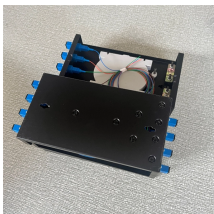

Nepal Fiber Optic Cable Terminal Box 12 Cores

Nepal Fiber Optic Cable Terminal Box 12 Cores

Designed for scalability, this box accommodates up to 12 fiber optic cables, making it ideal for both small and expansive network deployments.

The 12 cores plastic fiber optic distribution box provides a protected connection point for the feeder cable and drop cable in FTTH and FTTx networks. It integrates optical fibre splicing, splitting, distribution, ...

FTTH Box Our terminal box is available for the distribution and terminal connection for various kinds of optical fiber systems, especially suitable for mini-network terminal distribution, in which the optical ...

This compact and robust box offers reliable protection for fiber cables and is ideal for connecting and managing FTTx fibers in both indoor and outdoor settings.

It is especially for connecting and protection for fiber cable for FTTH. This terminal box applies to the communications room and various network room wall installation or desktop installation.