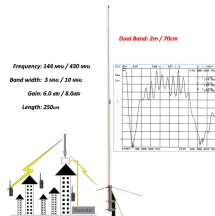

In this guide, we'll break down the 12 main types of distribution boxes in a way that's easy to understand. We'll chat about what each one does, where it shines, and then dive into how to choose the perfect ...