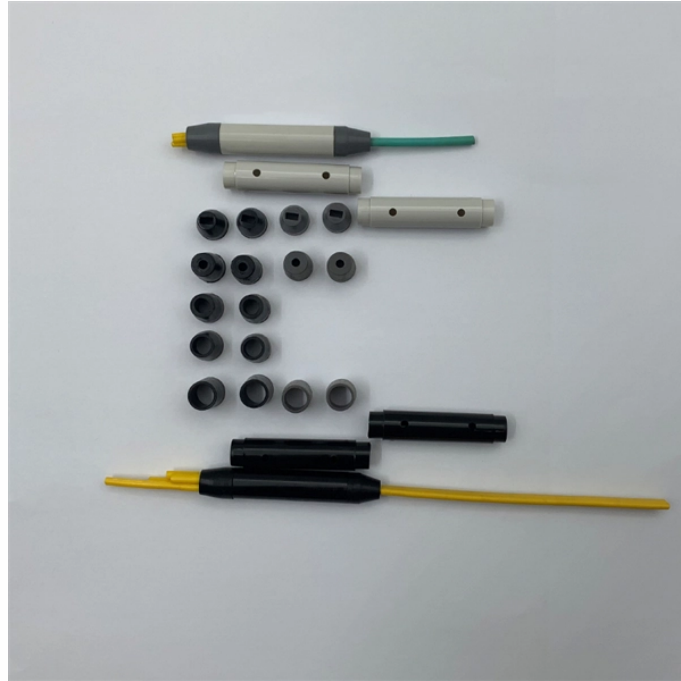

Nauru Base Station Communication Tower

Overview

During the wireless era, the island country of Nauru saw a variety of colonial rulers. It was annexed by Germany in 1888 and incorporated into the Marshall Islands protectorate. Following the outbreak of W.