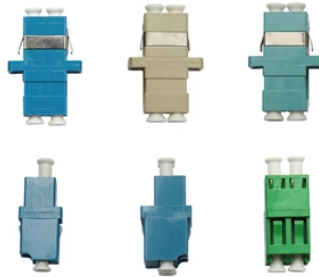

Namibian Industrial Switch Series Products

Namibian Industrial Switch Series Products

Discover a wide range of industrial toggle switches at low prices on Ubuy Namibia. Shop now for high-quality toggle switches for industrial use.