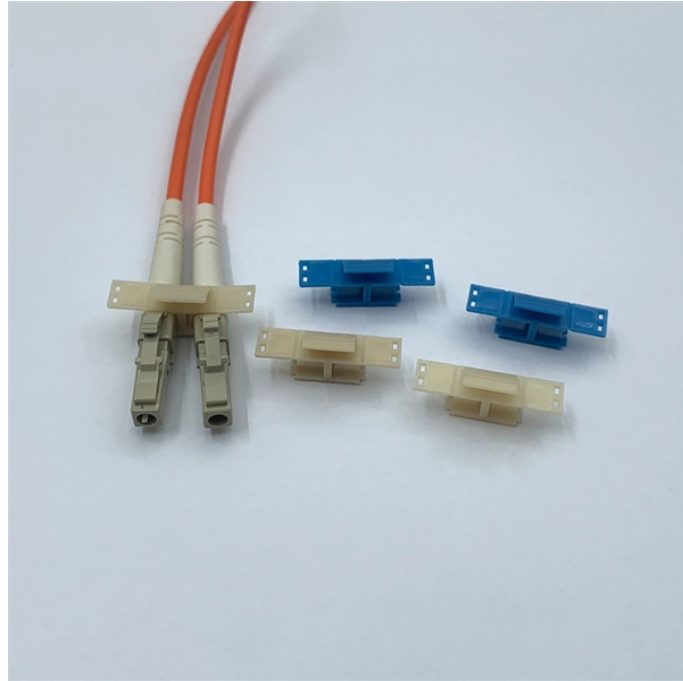

Namibia Electrical Distribution Box Protection Installation

Overview

Search results of Top 15 Electrical Service Companies in Namibia, near me. Listings are verified with accurate business information. Protecton Engineering Namibia (Pty) Ltd is a wholly Namibian owned entity. We offer a comprehensive range of low to high electrical engineering, procurement and construction (EPC) solutions for the Government, utilities, municipalities, independent power producers, commercial and industrial. We are a professional electrical supply and installation company in Namibia. We also pride ourselves specializing in Instrumentation, CAD Drawings, Designs, Automation Software Engineering, Scada Systems, PLC's, Programming, Solar, COC's, General Maintenance, Sandblasting and also Namibian made. Swakop Electrical Supplies (SES), a division of Swakop Technical Group, delivers full-scope Electrical, Control, and Instrumentation (ECI) supply and engineering services across Namibia. All work should be carried out in accordance with NRS 040 and national and organ zational low-voltage standards (i. From substations and distribution. From Windhoek to Walvis Bay, Swakopmund, and Oshakati, contractors provide essential services that ensure safe, reliable, and efficient electrical systems.