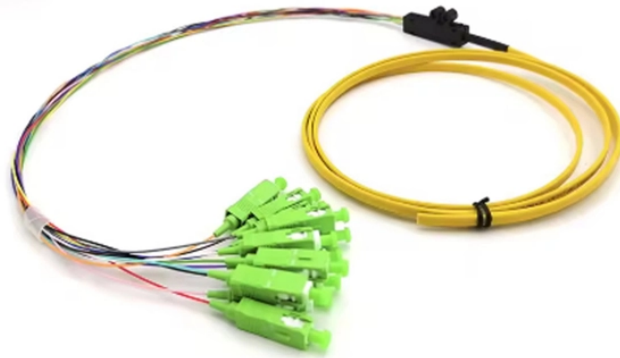

## Multimode pigtailed and fiber optic fusion splicing

## Multimode pigtails and fiber optic fusion splicing

Leviton fiber optic pigtail kits are a good solution for mechanical or fusion splicing applications. Available in a range of multimode and single-mode fibers with SC, ST or LC connectors. Our premium pigtails ...

Multimode fibers can be harder to fusion splice as the larger core with many layers of glass that produces the graded-index profile are sometimes harder to match up, especially with fibers of ...

The FuseLite® Splice-On Connector enables fast, reliable fusion splicing connectivity for local area networks and offers flexibility for repairs and restoration of connectivity.

Splice-on connectors can be used for initial installation of fiber links, MAC work, or repairs to existing links to minimize downtime. Fusion splice connectors also allow for higher performance links through ...