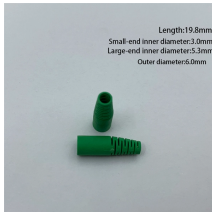

Multimode fibers can be harder to fusion splice as the larger core with many layers of glass that produces the graded-index profile are sometimes harder to match up, especially with fibers of ...

The FuseLite® Splice-On Connector enables fast, reliable fusion splicing connectivity for local area networks and offers flexibility for repairs and restoration of connectivity.