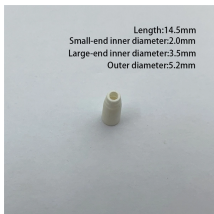

Call us 24/7! manager@nakuoptics .