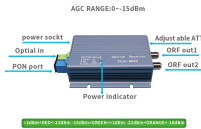

Compare OM1, OM2, OM3, OM4, and OM5 multimode fiber specs, distances, bandwidth, and applications. Essential guide for data center fiber ...