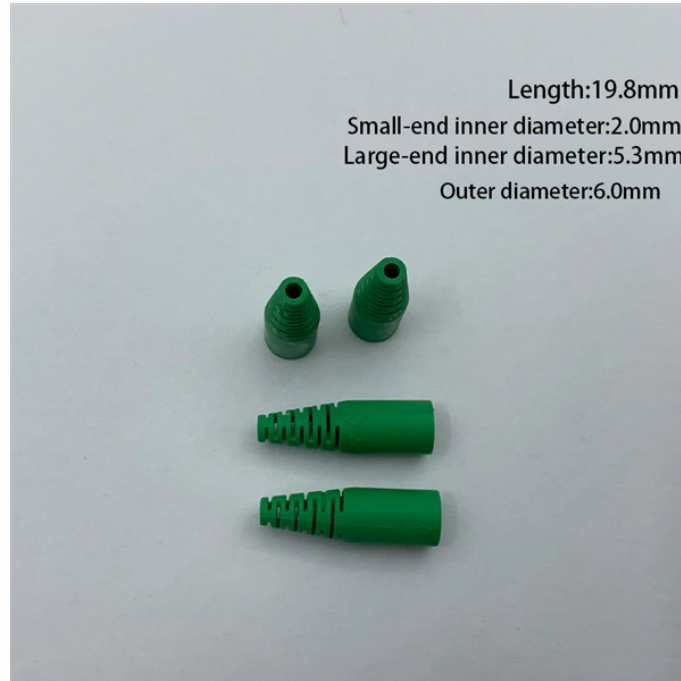

Multimode Fiber in Computer Networks