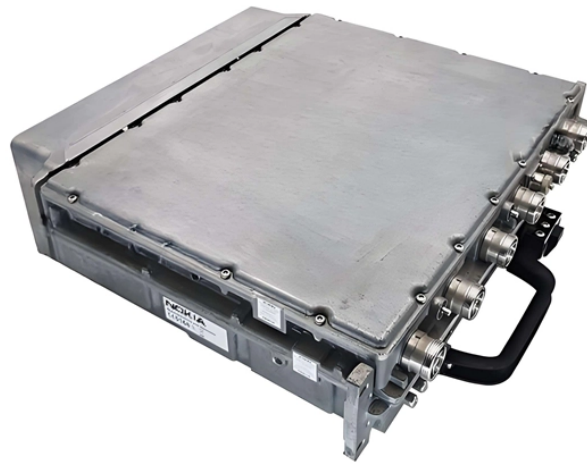

# **Multimode Audio Fiber Optic Transceiver**

## Multimode Audio Fiber Optic Transceiver

The Brocade® 10GbE short reach (SR) SFP+ transceiver, part of the Brocade family of optical transceivers, is optimized for Brocade products with Ethernet connectivity.

The LiteLink® AX-1001 consists of a fiber optic transmitter and a fiber optic receiver in the same housing, providing bi-directional high quality line level audio transmissions. Applications include ...