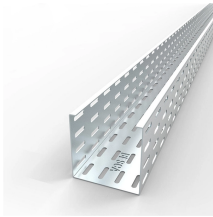

VOSCOM Audio Fiber Transceiver, VOS-0200DT/R, ideal for Broadcast /Studio, CCTV audio and Professional AV, stand-alone or rack-mount.

Unbalanced analog audio optical transceiver is a single chip stereo analog data fiber optical converter that uses bit-stream converter (ADC) technology. The low power consumption and low voltage ...