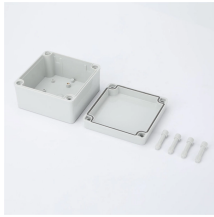

Multimode 10 Gigabit Optical Module Splitter

Multimode 10 Gigabit Optical Module Splitter

By splitting the light optically, the G-TAP M Series enables network operators to passively monitor full duplex fiber optic links, without impacting network traffic.

The NVIDIA MFP7E20-Nxxx, is a multimode, 4-channel-to-two 2-channel splitter fiber cable. The Multiple Push On, 12 fiber, Angled Polished Connectors (MPO-12/APC) uses 8 active ...

Deploying compact FS PLC Splitters to simplify your networks, perfectly fits your PON, EPON, FTTX, etc.

Castor's Multimode Fiber Splitters (MFS) are designed to efficiently split or combine multimode signals with minimal insertion loss. Manufactured with step-index fibers with core diameter ranging from 50 ...

Our SM and double-clad fiber coupler offerings also include a selection of components ideal for OCT applications.

Featuring 1m (3.3") length in a 40GBASE-SR4 wire configuration for direct connection between any 40G QSFP/QSFP+ Optical Transceiver Module on the MTP/MPO Female end and broken out to (4) ...