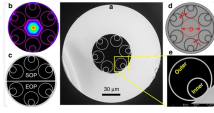

Multifunctional Cable Management Stand Combination

BONTEC 2 Pack Adjustable Monitor Stand Riser with Drawer, Ergonomic Mesh Platform Computer Monitor Stand for Desk, Ventilated Laptop and PC Stand with Cable Management, Supports up to 44lbs