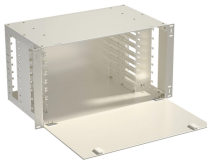

Multifunctional Cable Management Stand Combination

Multifunctional Cable Management Stand Combination

BONTEC 2 Pack Adjustable Monitor Stand Riser with Drawer, Ergonomic Mesh Platform Computer Monitor Stand for Desk, Ventilated Laptop and PC Stand with Cable Management, Supports up to 44lbs

Explore top standing desks with built-in cable management solutions that keep your workspace organized, ergonomic, and clutter-free. Find the perfect fit for your office.

Designed for convenience, the stand includes cable management slots to keep cords organized. This feature ensures a clutter-free workspace, enhancing productivity and focus.

Amazon Basics Single Computer Monitor Stand with Cable Management, Height Adjustable VESA Desk Arm Mount, Fully Adjustable Tilt and Rotation, Steel, Black, Fits 13-30" Screens

If you're juggling multiple devices and need a tidy workspace, the KDD 3-in-1 Laptop Stand Holder with Cable Management Tray is a game changer. This multifunctional stand keeps your ...

Fenge Dual Monitor Stand, Monitor Stands Riser for 2 monitors, 42.5 Inch Wood Desk Shelf with Storage Organizer and Cable Management for Office Desk Accessories

The Cable Management Tray for Vari Electric Standing Desk is praised for its easy assembly, clean design, and effective cord management. Customers highlight its quality, ease of installation, and the ...