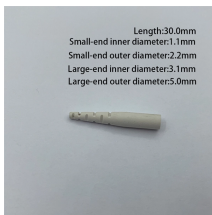

These power blocks provide tapped holes or quick-connects in addition to bare wire terminals to splice or distribute power. We are an industry leader for supplying power blocks by providing one of the ...