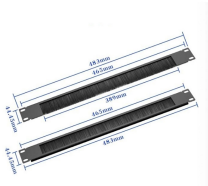

Multi-position motor distribution box

Multi-position motor distribution box

Power distribution terminal blocks are used for branching a single source of power to multiple circuits via push-in, screw connection, threaded stud or quick connect poles.

Build your own distribution system for neutral and grounding applications by adding terminal blocks to these bars. Slide blocks onto the bar, also known as a bus bar, and then attach mounting brackets to ...

These junction boxes provide a rugged solution with an IP67 rating or greater, making them ideal for both indoor and outdoor applications. Products are available with M12, M8, 7/8", or 1/2-20UNF ...

Home / Power Distribution / Distribution Equipment & Accessories / Power Distribution Blocks /Multi-Pole Distribution Blocks

Length:30.0mm
Small-end inner diameter:1.1mm
Small-end outer diameter:2.2mm
Large-end inner diameter:3.1mm
Large-end outer diameter:5.0mm

These power blocks provide tapped holes or quick-connects in addition to bare wire terminals to splice or distribute power. We are an industry leader for supplying power blocks by providing one of the ...