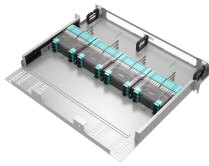

Also called power spider boxes, they provide temporary power for locations without permanent electricity sources. Common applications include construction, outdoor events, emergency services, and ...