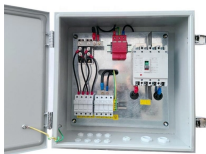

Multi-core copper wire distribution box

Multi-core copper wire distribution box

Build your own distribution system for neutral and grounding applications by adding terminal blocks to these bars. Slide blocks onto the bar, also known as a bus bar, and then attach mounting brackets to ...

MAIN TERMINAL BOX, DIMENSIONED DWG. Note: If file (s) are missing from the .zip download then the file type is not supported by bulk download.

Multiple conductor cables are a fundamental building block in numerous electrical applications. They are commonly used in power distribution systems, industrial control panels, data transmission networks, ...

Various outlet modes are offered, including direct cable outlets, terminal connections, and M12 or M23 interfaces, as well as multi-core wire solutions. The system delivers outstanding flexibility and ...

Perlegear 17" in-Wall Media Box, Electrical Box, Recessed Outlet Box and Media Enclosure for One Connect Box & Network Switches, Cable Management Kit with Cutting Template, Dust Bag & ...

With an unmatched ability to ensure system uptime, Belden Classics Electronic, Audio, Control and Instrumentation Cables are uniquely engineered for rugged industrial jobs.