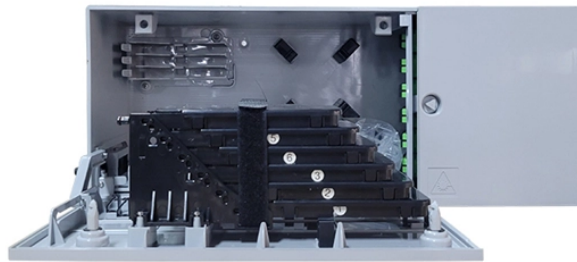

Multi-core copper wire distribution box

Multi-core copper wire distribution box

Build your own distribution system for neutral and grounding applications by adding terminal blocks to these bars. Slide blocks onto the bar, also known as a bus bar, and then attach mounting brackets to ...

MAIN TERMINAL BOX, DIMENSIONED DWG. Note: If file (s) are missing from the .zip download then the file type is not supported by bulk download.

Multiple conductor cables are a fundamental building block in numerous electrical applications. They are commonly used in power distribution systems, industrial control panels, data transmission networks, ...

Various outlet modes are offered, including direct cable outlets, terminal connections, and M12 or M23 interfaces, as well as multi-core wire solutions. The system delivers outstanding flexibility and ...

Perlegear 17" in-Wall Media Box, Electrical Box, Recessed Outlet Box and Media Enclosure for One Connect Box & Network Switches, Cable Management Kit with Cutting Template, Dust Bag & ...

With an unmatched ability to ensure system uptime, Belden Classics Electronic, Audio, Control and Instrumentation Cables are uniquely engineered for rugged industrial jobs.