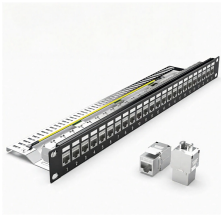

Multi-cavity electrical distribution box

Multi-cavity electrical distribution box

Choose from our selection of power distribution boxes in a wide range of styles and sizes. Same and Next Day Delivery.

The Electrical Tapbox comes in (5) five different amperages and rated NEMA 12/4. Each unit comes factory tested and ready to install in your building to help you power what matters. The tapbox's ...

Browse power distribution boxes with circuit breaker protection and multiple outlet configurations. Shop durable solutions for construction and emergency use.

Ideal for both residential and commercial use, its robust design supports easy installation and maintenance, aligning with standard wall plates for a clean, professional look. Perfect for handling ...

Compact, non-conductive power distribution boxes with rugged enclosures and custom configurations. Designed for demanding environments.

An even more user friendly device box. The new 1 thru 6 gang Multi-Mount device boxes are a hybrid of the Original Smart Boxes.